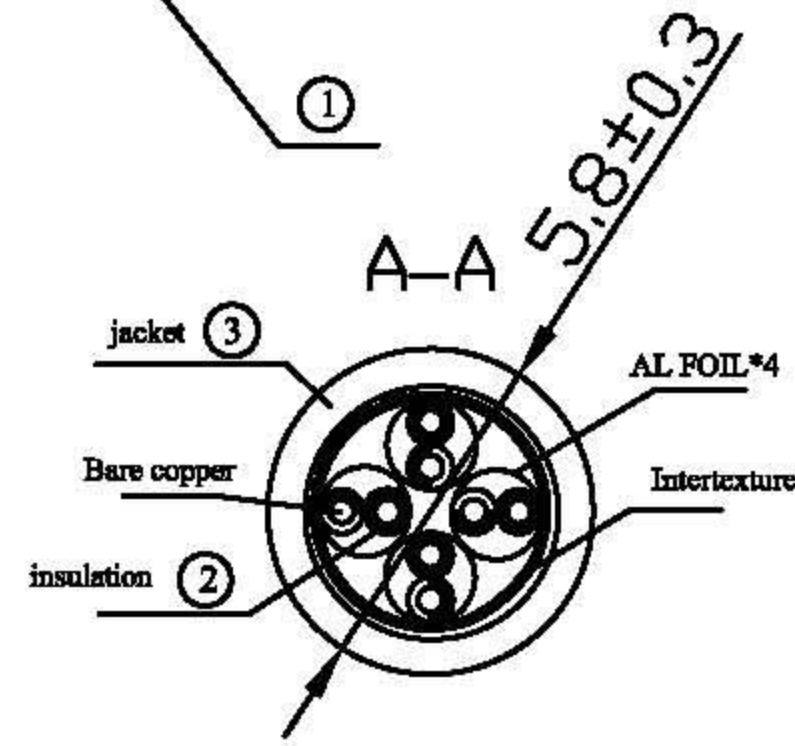

C

B

B

A

A

$L \pm 3\%$

| | | | |
|-----------|-----------|-----------|-----------|
| 1 | 2 | 3 | 4 |
| BLU WH | ORG WH | GRN WH | BWN WH |

Connecting

| P1 | 568B COLOR | P2 |
|----|------------|----|
| 1 | WH | 1 |
| 2 | ORG | 2 |
| 3 | WH | 3 |
| 4 | BLU | 4 |
| 5 | WH | 5 |
| 6 | GRN | 6 |
| 7 | WH | 7 |
| 8 | BWN | 8 |

| ITEM NO | QTY | DESCRIPTION | COLOR |
|------------|-----|---------------------------------------|-------|
| 21.99.1326 | 250 | VALUE S/FTP cable Cat. 6, white, 0.5m | white |
| 21.99.1336 | 200 | VALUE S/FTP cable Cat. 6, white, 1.0m | white |
| 21.99.1346 | 150 | VALUE S/FTP cable Cat. 6, white, 2.0m | white |
| 21.99.1356 | 100 | VALUE S/FTP cable Cat. 6, white, 3.0m | white |
| 21.99.1366 | 70 | VALUE S/FTP cable Cat. 6, white, 5.0m | white |
| 21.99.1376 | 50 | VALUE S/FTP cable Cat. 6, white, 7.0m | white |
| 21.99.1386 | 40 | VALUE S/FTP cable Cat. 6, white, 10m | white |

| | | | | |
|----|------------------------|---|----------|------|
| 6 | PRINTING ON THE JACKET | B213738 CM (UL) C(UL) S5TP PATCH CORD 27AWG 4P ISO/IEC 11801 AND TIA/EIA 568 CAT6 | | |
| 5 | CABLE TIE | WHITE PE | 2 | PC |
| 4 | CONTACT PLUG | S/FTP RJ45 8P8C (6U) | 2 | PC |
| 3 | JACKET | PVC LD-4 | 0.013KG | M |
| 2 | INSULATION | FO-PE | 0.0037KG | M |
| 1 | PATCH CABLE | PATCH CABLE 27AWG 7*0.127 ± 0.011mm OD: 5.8 ± 0.30mm PVC LENGTH: L ± 3%mm | L | M |
| NO | P/N | DESCRIPTION | QTY | UNIT |