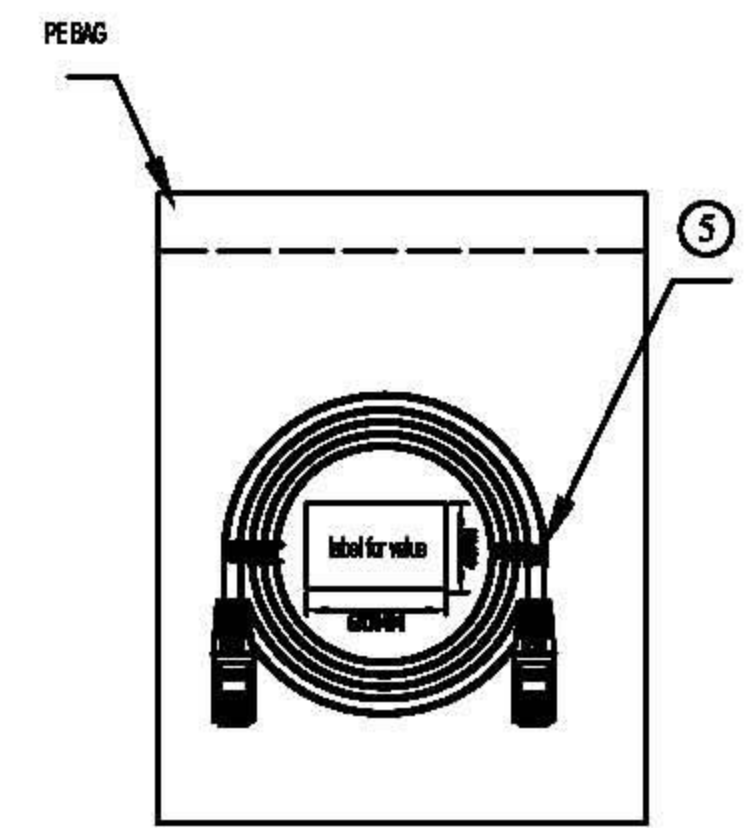

C

B

B

A

A

$L \pm 3\%$

| | | | |
|-----------|-----------|-----------|-----------|
| 1 | 2 | 3 | 4 |
| BLU WH | ORG WH | GRN WH | BWN WH |

Connecting

| P1 | 568B COLOR | P2 |
|----|------------|----|
| 1 | WH | 1 |
| 2 | ORG | 2 |
| 3 | WH | 3 |
| 4 | BLU | 4 |
| 5 | WH | 5 |
| 6 | GRN | 6 |
| 7 | WH | 7 |
| 8 | BWN | 8 |

| ITEM NO | QTY | DESCRIPTION | COLOR |
|------------|-----|---------------------------------------|-------|
| 21.99.1326 | 250 | VALUE S/FTP cable Cat. 6, white, 0.5m | white |
| 21.99.1336 | 200 | VALUE S/FTP cable Cat. 6, white, 1.0m | white |
| 21.99.1346 | 150 | VALUE S/FTP cable Cat. 6, white, 2.0m | white |
| 21.99.1356 | 100 | VALUE S/FTP cable Cat. 6, white, 3.0m | white |
| 21.99.1366 | 70 | VALUE S/FTP cable Cat. 6, white, 5.0m | white |
| 21.99.1376 | 50 | VALUE S/FTP cable Cat. 6, white, 7.0m | white |
| 21.99.1386 | 40 | VALUE S/FTP cable Cat. 6, white, 10m | white |

| | | | | |
|----|------------------------|---|----------|------|
| 6 | PRINTING ON THE JACKET | B213738 CM (UL) C(UL) S5TP PATCH CORD 27AWG 4P ISO/IEC 11801 AND TIA/EIA 568 CAT6 | | |
| 5 | CABLE TIE | WHITE PE | 2 | PC |
| 4 | CONTACT PLUG | S/FTP RJ45 8P8C (6U) | 2 | PC |
| 3 | JACKET | PVC LD-4 | 0.013KG | M |
| 2 | INSULATION | FO-PE | 0.0037KG | M |
| 1 | PATCH CABLE | PATCH CABLE 27AWG 7*0.127 ± 0.011mm OD: 5.8 ± 0.30mm PVC LENGTH: L ± 3%mm | L | M |
| NO | P/N | DESCRIPTION | QTY | UNIT |